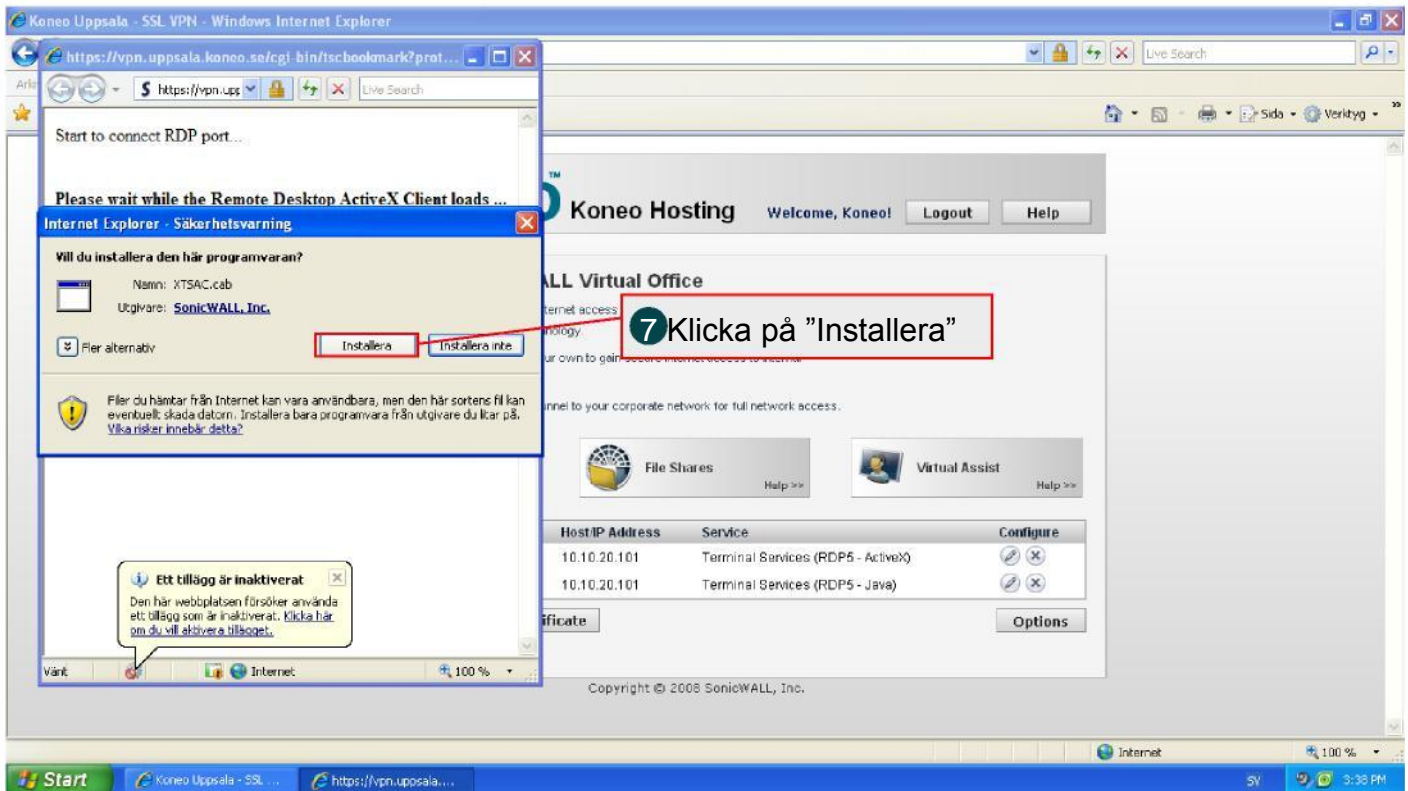

8) Om det finns en personlig brandvägg på datorn kan den reagera på programvaran. Välj "Häv blockering" eller "Tillåt alltid detta program" eller liknande om varning uppkommer.